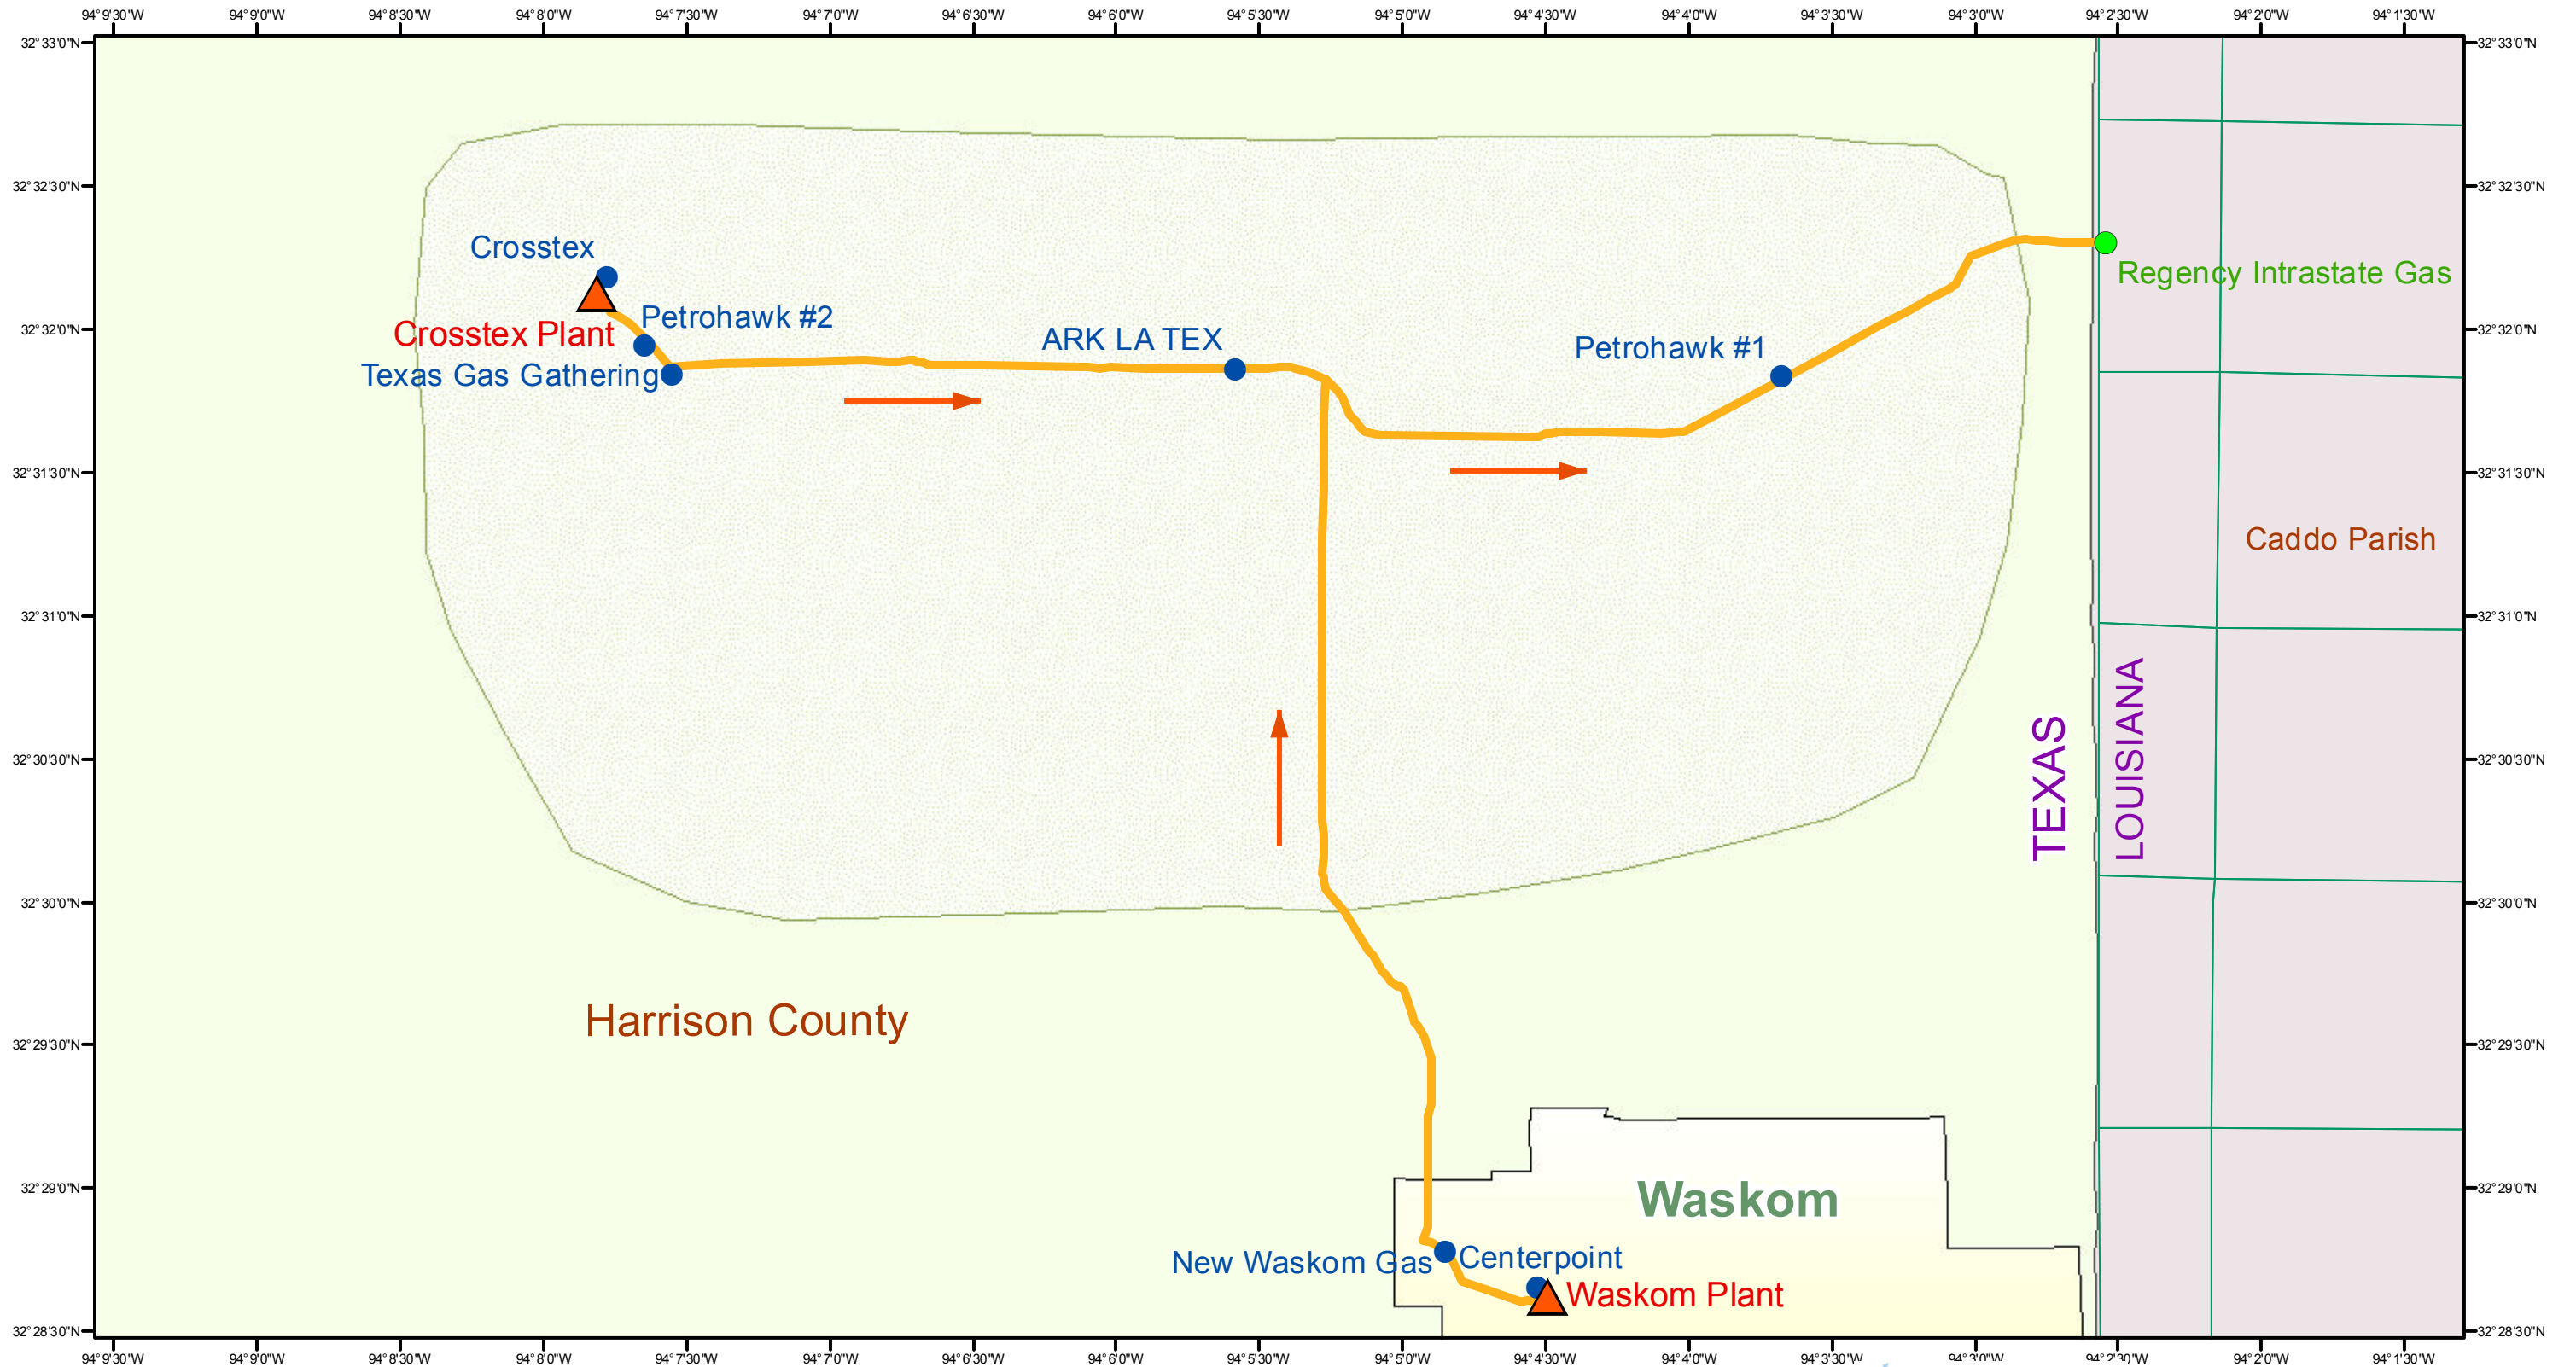

Gulf States Transmission LLC

- ▲ Plant Facility
- Point of Delivery
- Point of Receipt
- Gulf States Transmission LLC
- ▨ Gas Field

0 0.5 1 Miles

Date Saved: 11/18/2010 10:37:53 AM
Path: L:\Engineering\GIS\MXD\Gulf States 11 by 17.mxd