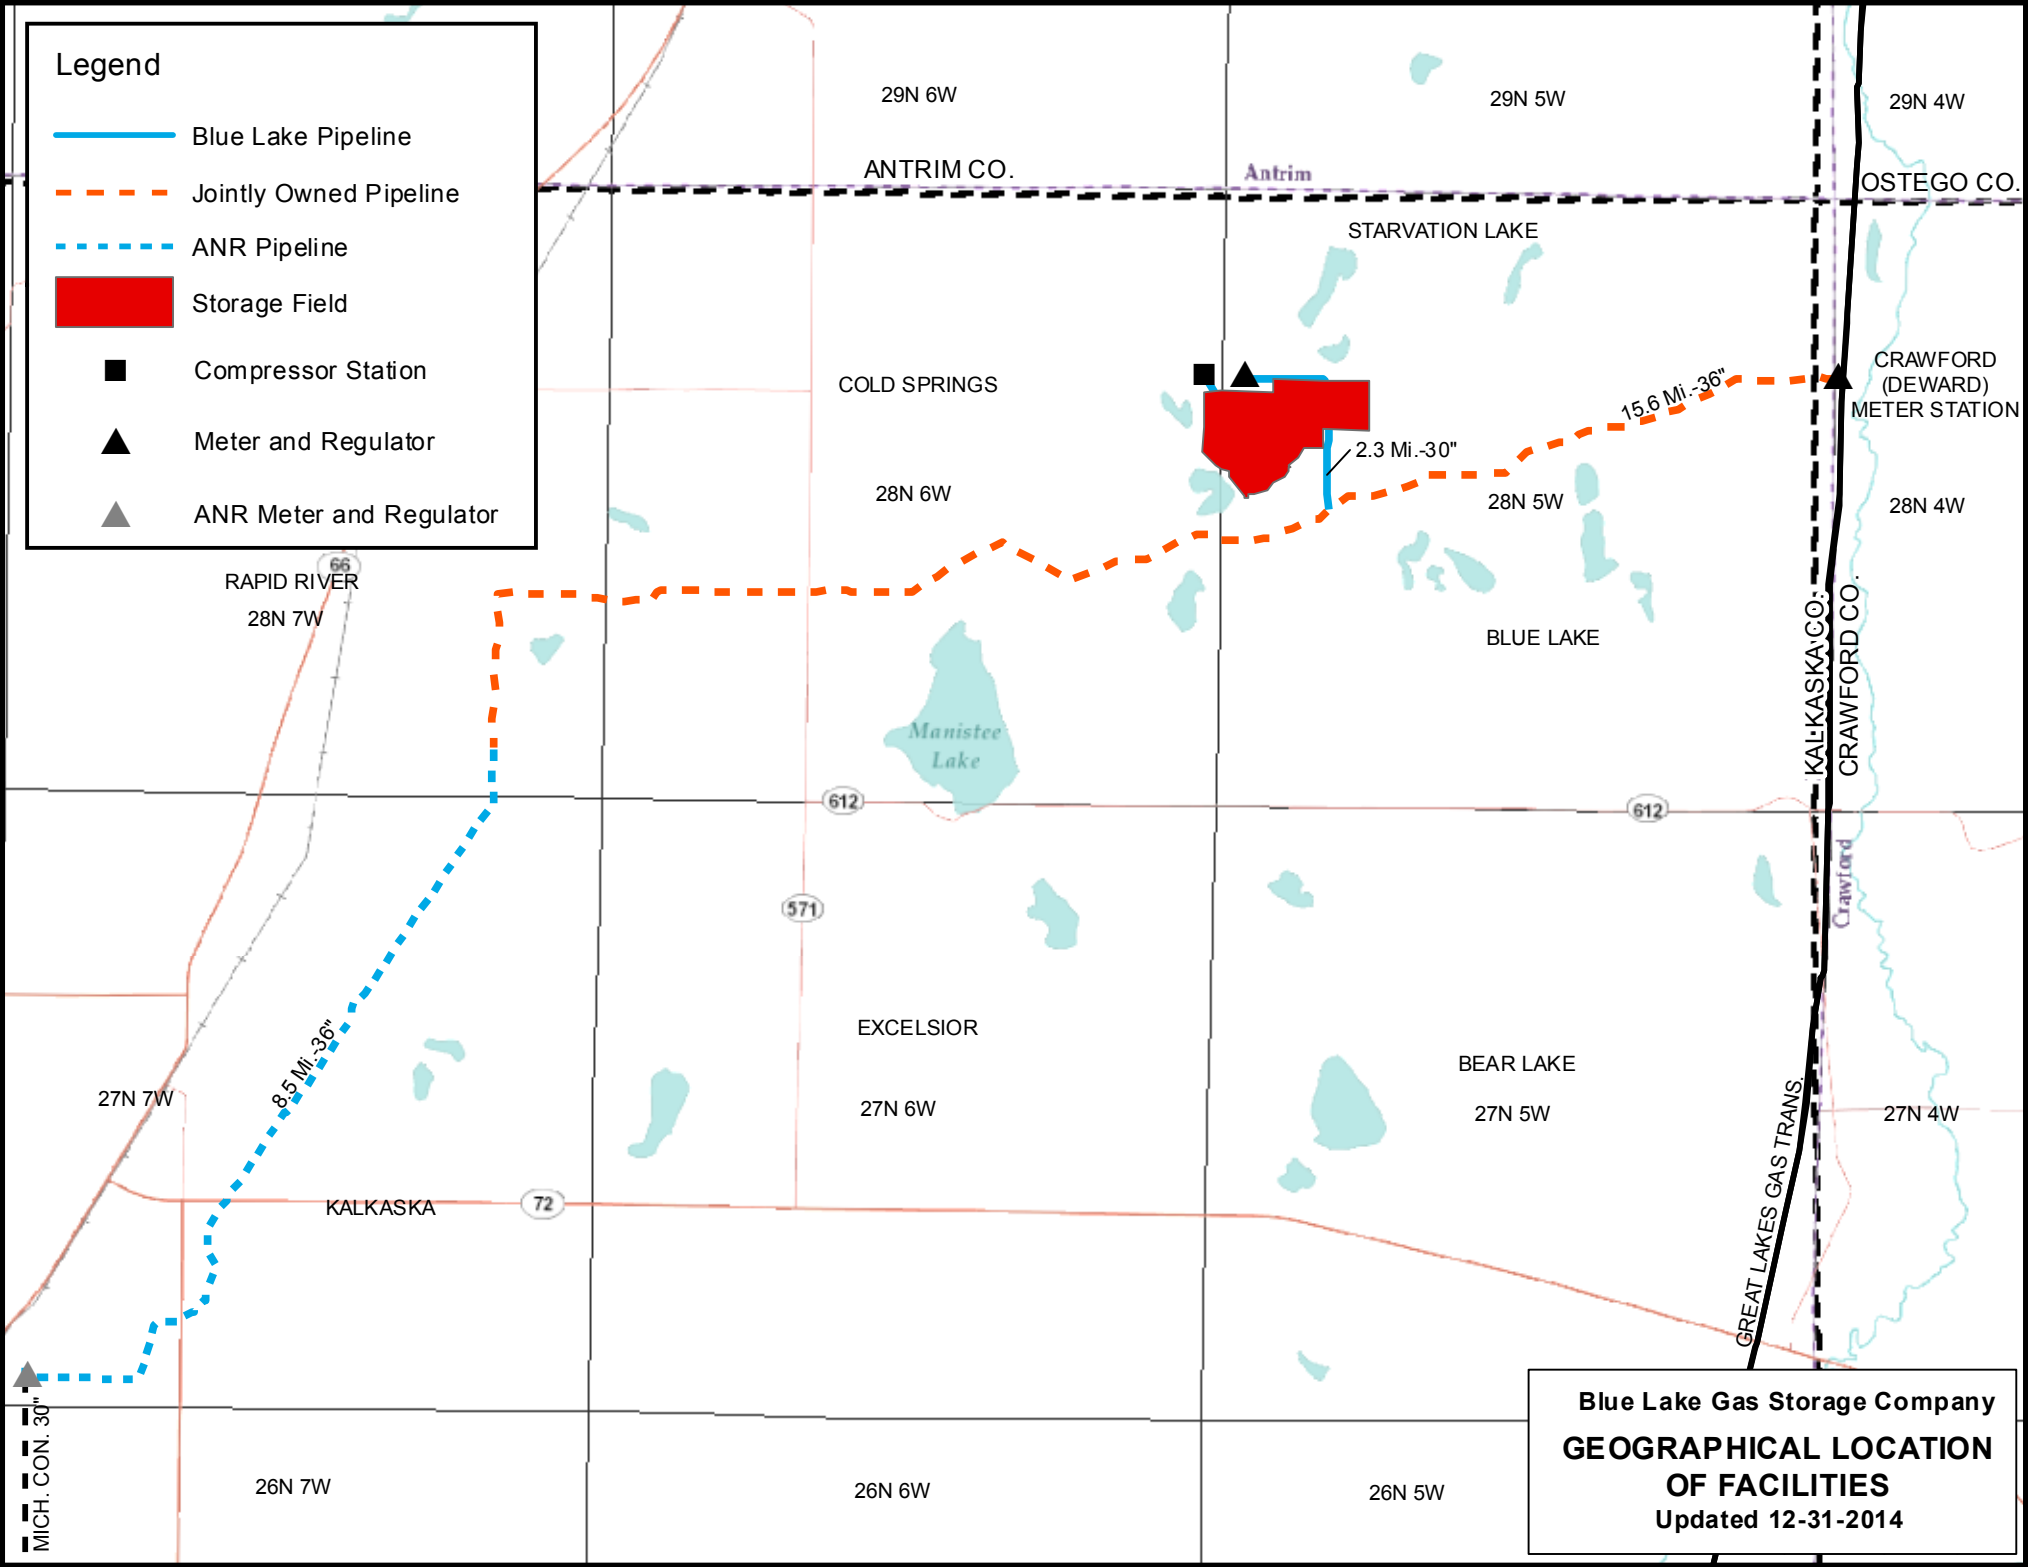

Legend

-  Blue Lake Pipeline
-  Jointly Owned Pipeline
-  ANR Pipeline
-  Storage Field
-  Compressor Station
-  Meter and Regulator
-  ANR Meter and Regulator

**Blue Lake Gas Storage Company
GEOGRAPHICAL LOCATION
OF FACILITIES
Updated 12-31-2014**