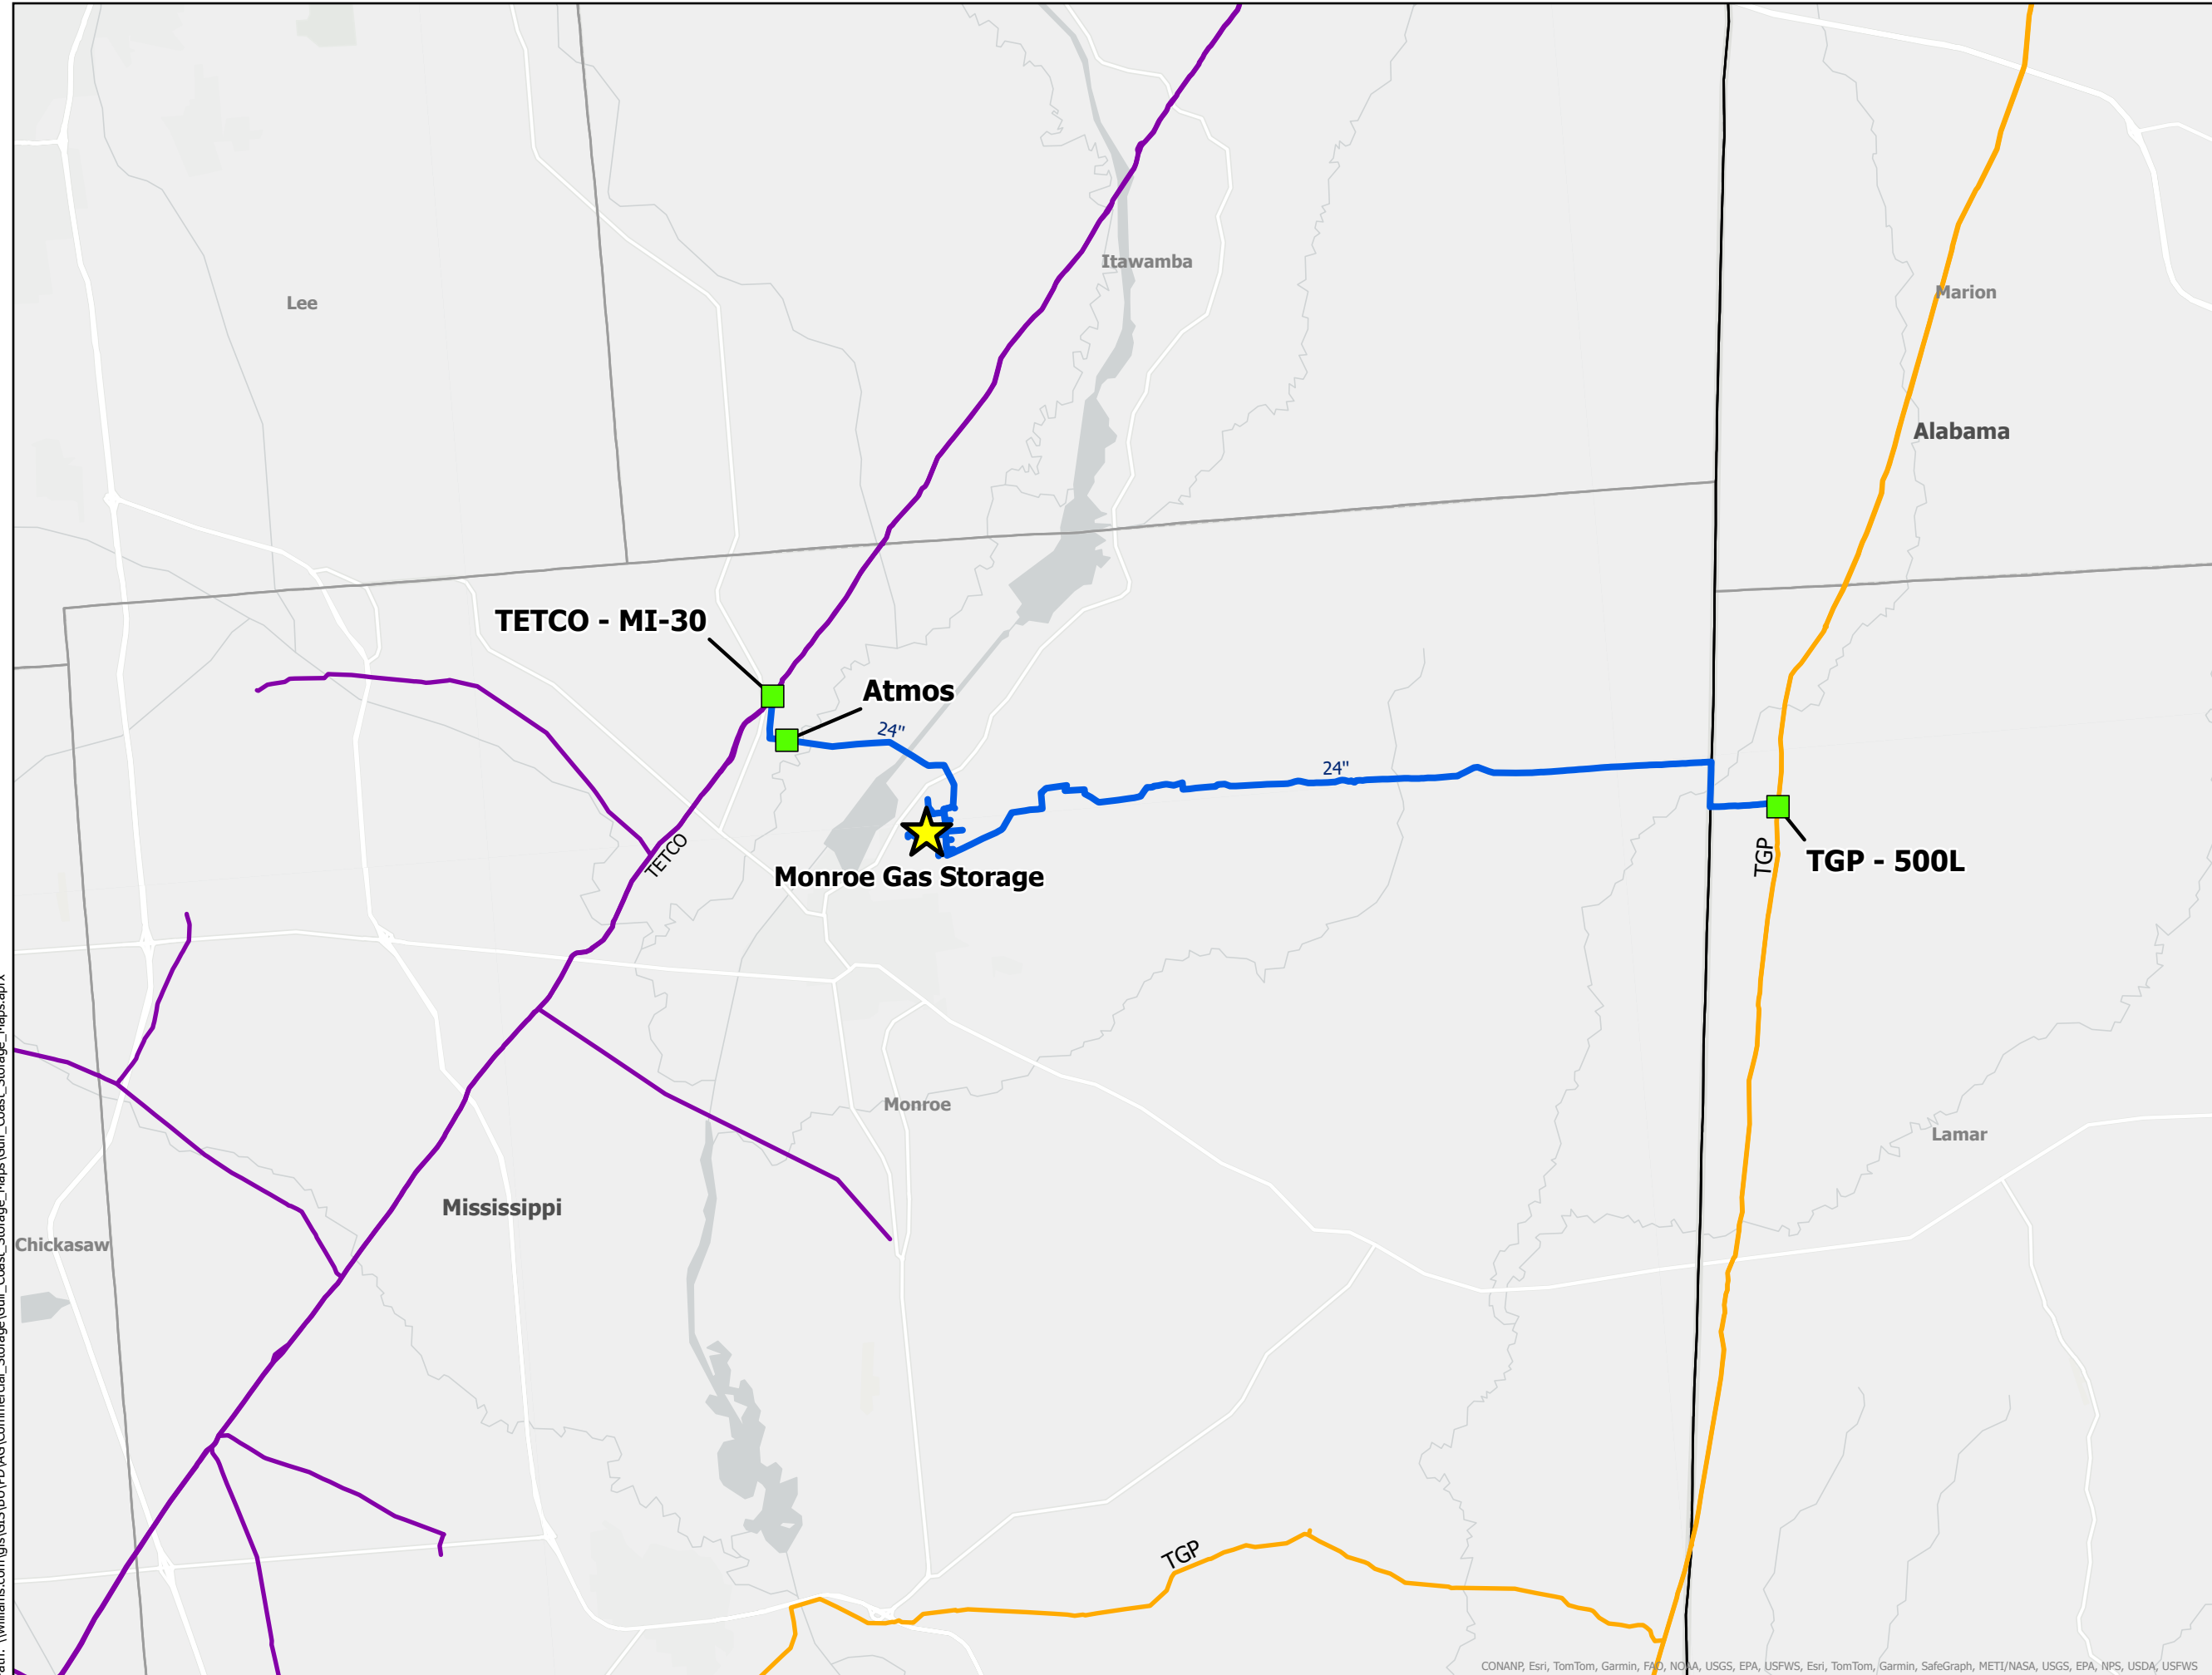

- Interconnect
- Gas Storage
- Storage Pipeline
- Third Party Pipelines
- Tennessee Gas
- TETCO

**Internal Use Only**

# Monroe Gas Storage

Scale: 1:180,000

Williams Corporate Hdqrs  
One Williams Center  
Tulsa, OK 74172  
Phone: 800-945-5426

User: lkircher Date: 12/19/2024

Path: \\williams.com\gis\GIS\BU\PD\AG\Commercial\_Storage\GIS\Coast\_Storage\_Maps\Gulf\_Coast\_Storage\_Maps.aprx