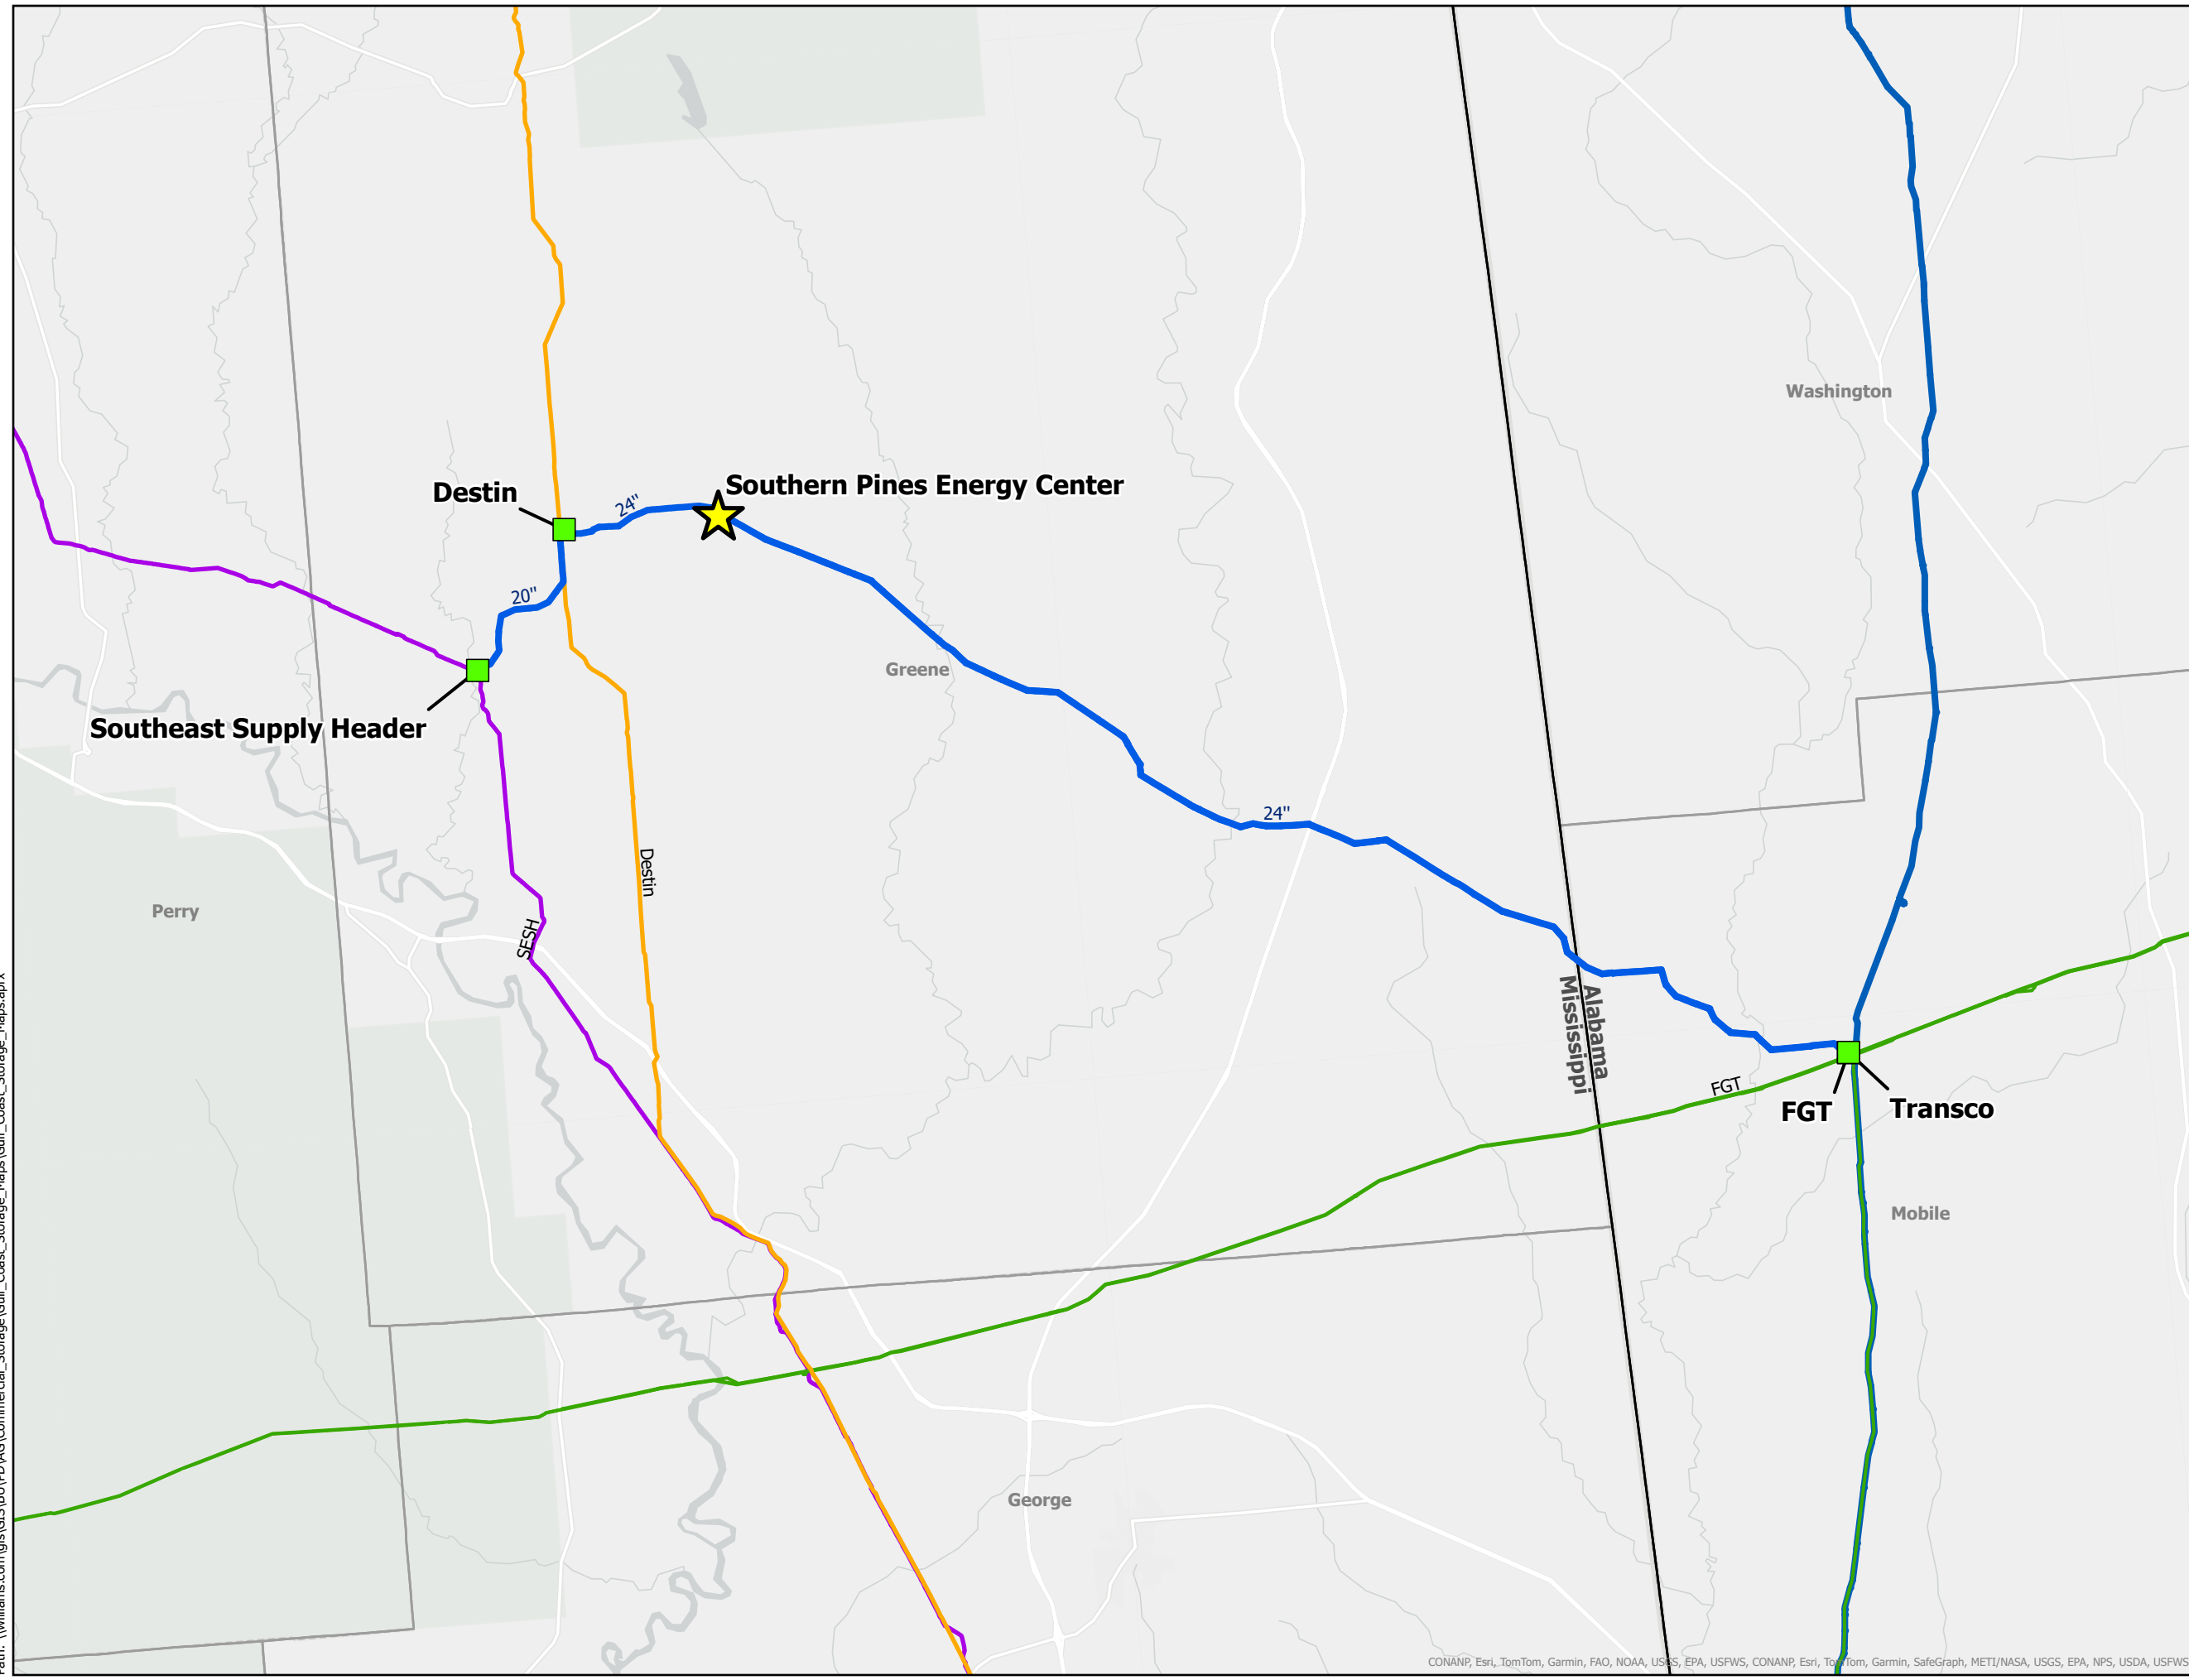

- Interconnect
- ★ Gas Storage
- Storage Pipeline
- Transco
- Third Party Pipelines
- Destin
- Florida Gas
- SESH

Internal Use Only

Southern Pines Energy Center

Scale: 1:200,000

Williams Corporate Hdqrs
One Williams Center
Tulsa, OK 74172
Phone: 800-945-5426

User: lkircher Date: 12/19/2024

Path: \\williams.com\gis\GIS\BU\PD\AG\Commercial_Storage\Gulf_Coast_Storage_Maps\Gulf_Coast_Storage_Maps.aprx

CONANP, Esri, TomTom, Garmin, FAO, NOAA, USGS, EPA, USFWS, CONANP, Esri, TomTom, Garmin, SafeGraph, METI/NASA, USGS, EPA, NPS, USDA, USFWS