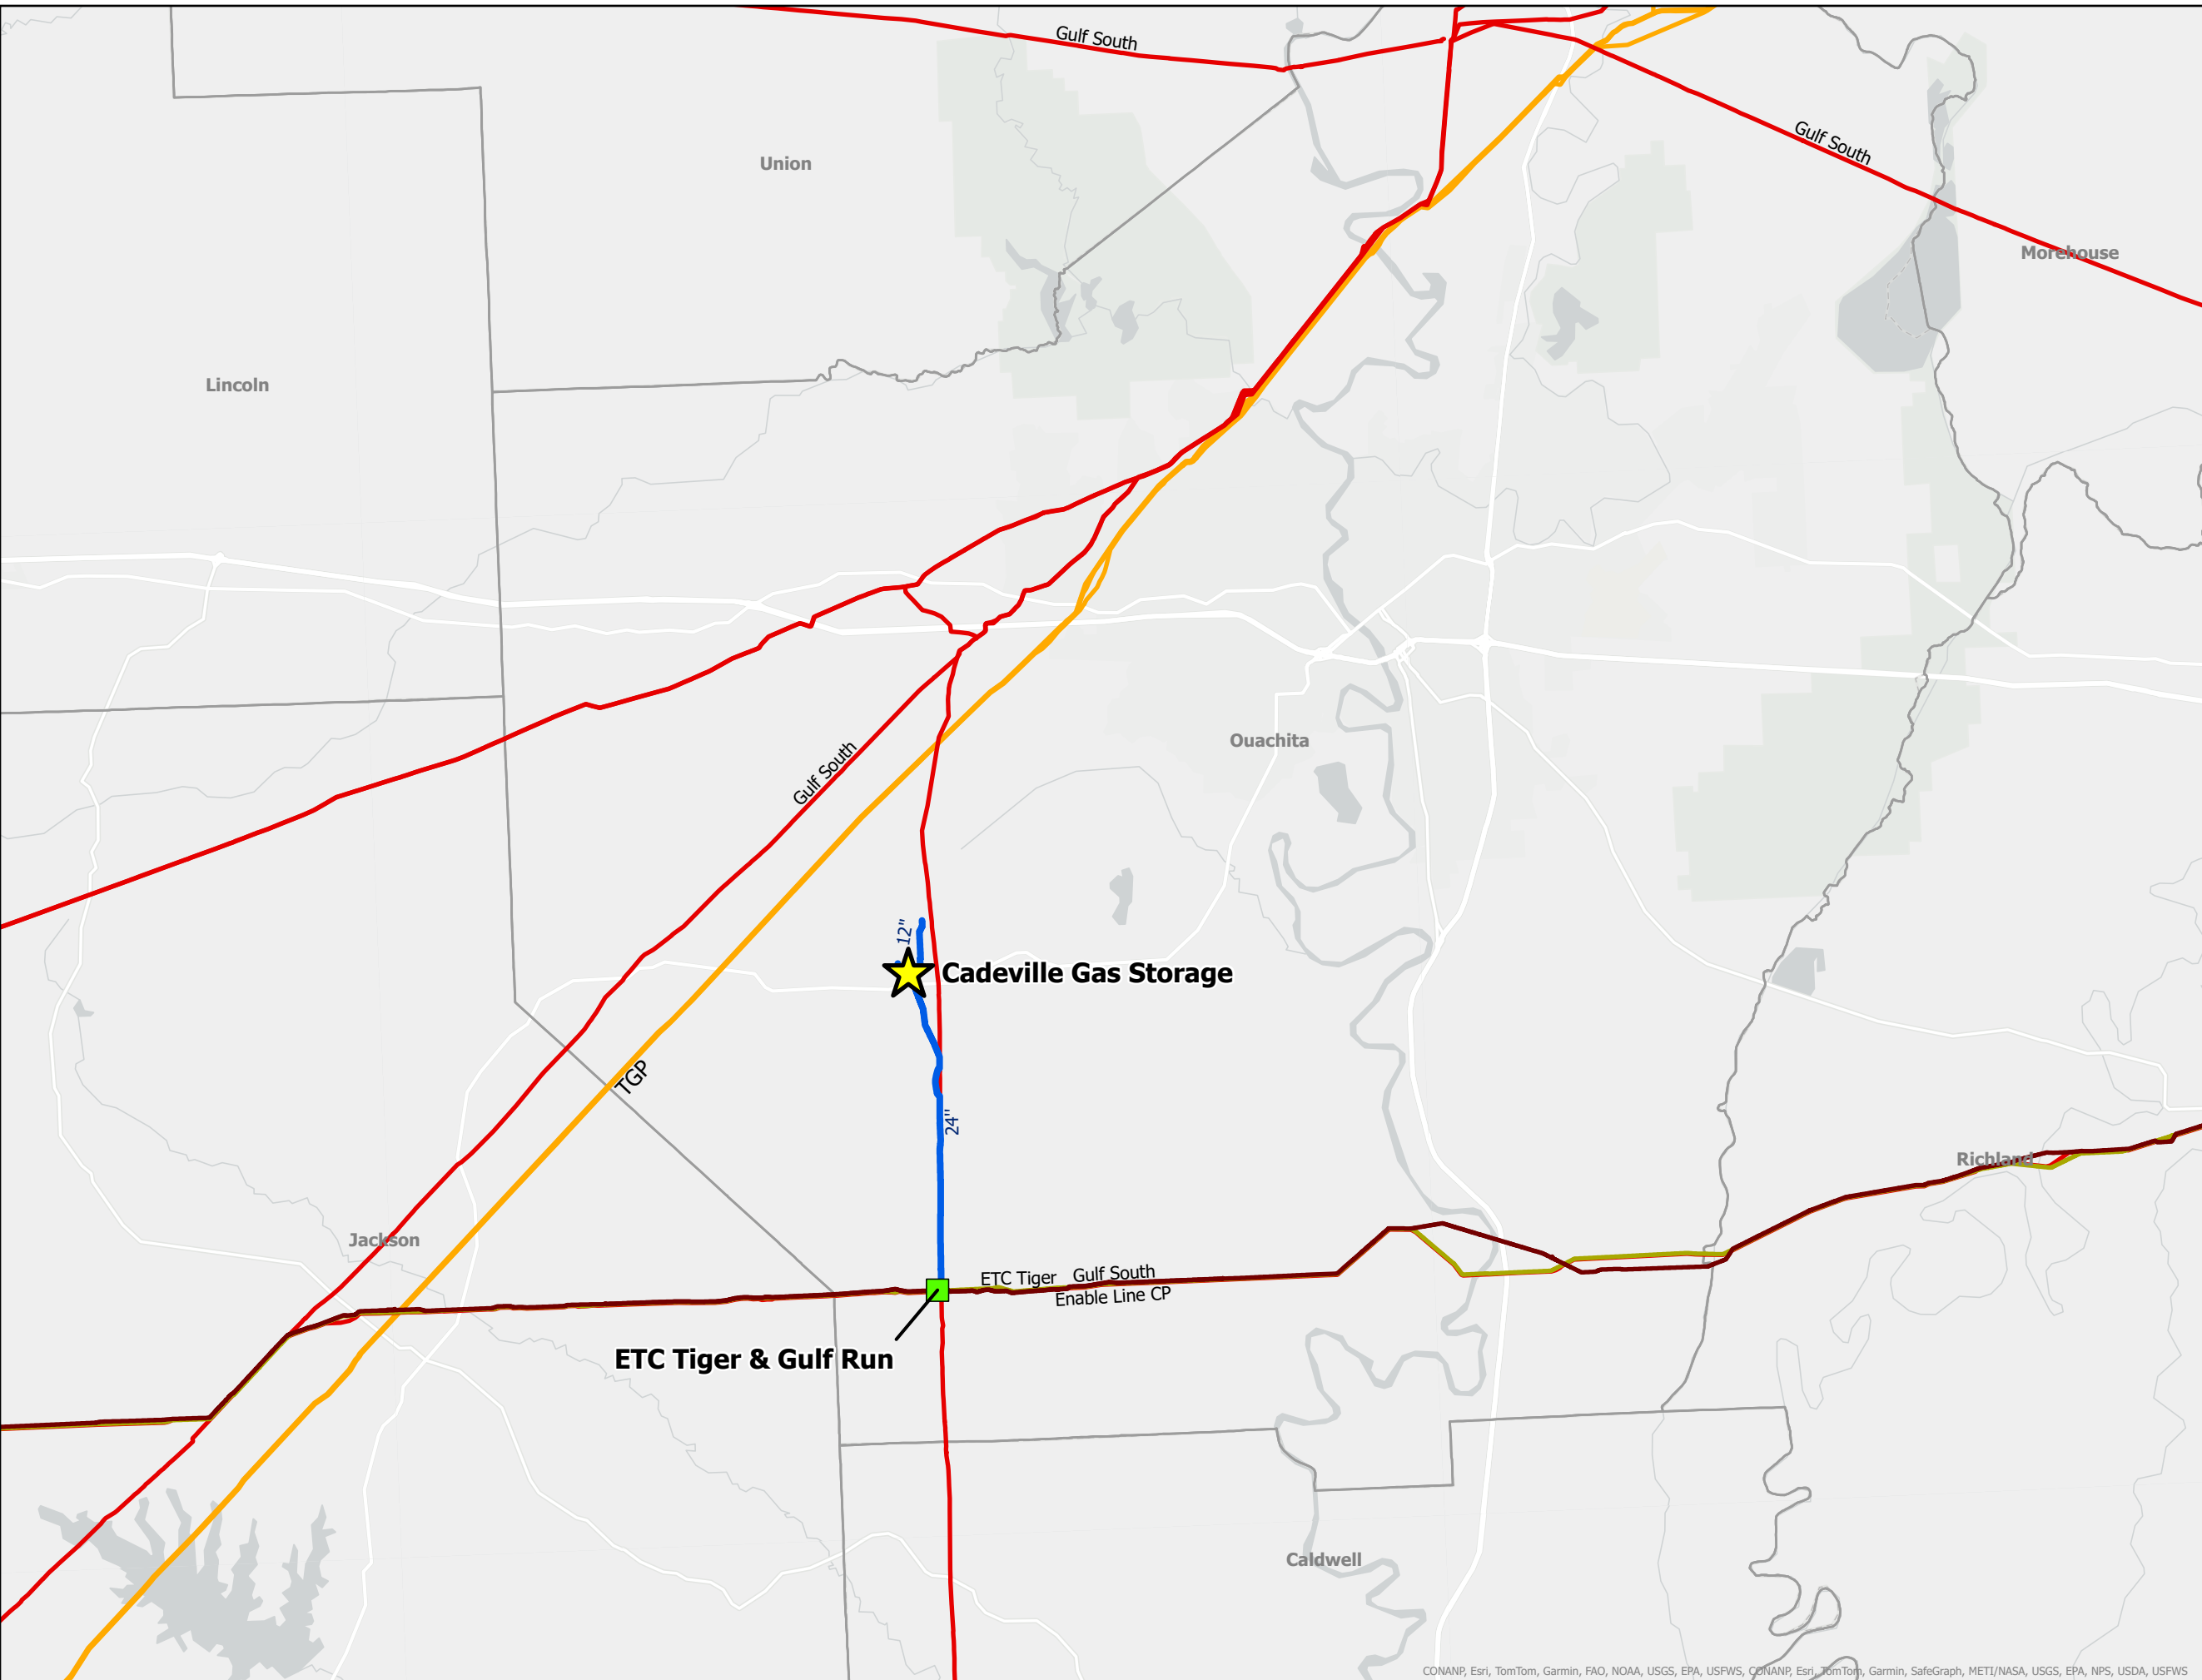

Path: \\williams.com\gis\GIS\BU\PD\AG\Commercial_Storage\Gulf_Coast_Storage_Maps\Gulf_Coast_Storage_Maps.aprx

- Interconnect
- ★ Gas Storage
- Storage Pipeline
- Third Party Pipelines
- Enable CP
- ETC Tiger
- Gulf South
- Tennessee Gas

Internal Use Only

Cadeville Gas Storage

 Scale: 1:200,000

Williams Corporate Hdqrs
 One Williams Center
 Tulsa, OK 74172
 Phone: 800-945-5426

User: Ikircher Date: 12/19/2024

CONANP, Esri, TomTom, Garmin, FAO, NOAA, USGS, EPA, USFWS, CONANP, Esri, TomTom, Garmin, SafeGraph, METI/NASA, USGS, EPA, NPS, USDA, USFWS